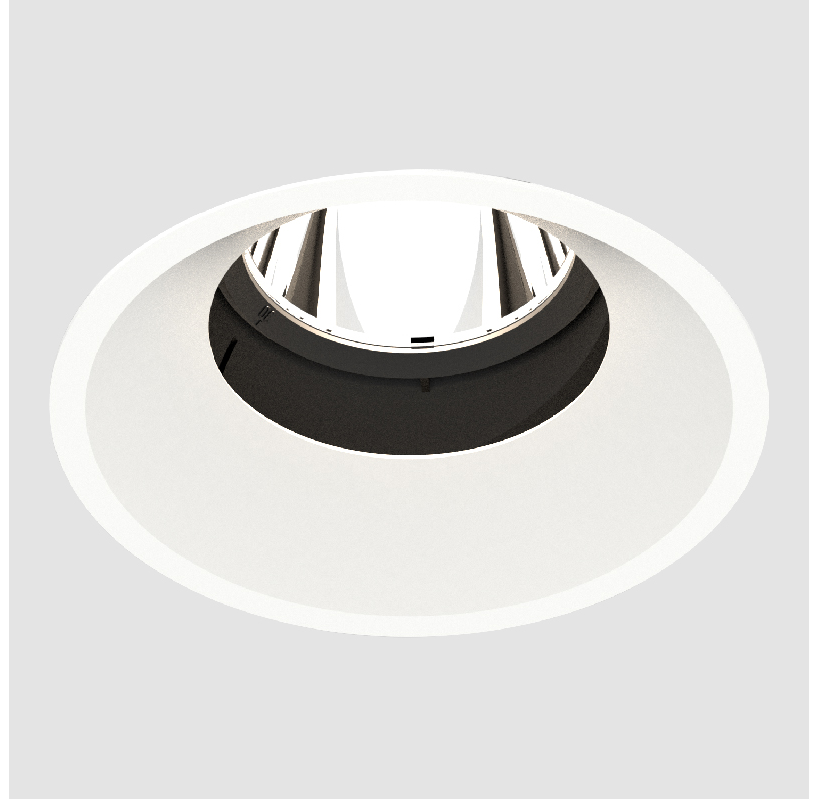

PROJECT	_____
TYPE	_____
SPECIFIER	_____
QUANTITY	_____
DATE	_____

BIONIQ ROUND SEMI ADJUSTABLE RECESSED

A35299- _____

base number Color _____ Finishes _____
 Temperature (Diamond)

- To build a product code in our configurator select the specify button on the base model # product page
- To build a manual product code on this datasheet choose from the options listed below in blue font and add the suffix to the base model #

GENERAL

Series: Bioniq
 Subseries: Bioniq Round Semi Adjustable
 Brand: Prolicht
 Division: Architectural
 Mounting Type: Recessed
 Mounting Location: Ceiling
 Subcategory: Downlight

PHYSICAL

Shape: Round
 Diameter (mm): 139
 Diameter (in): 5 1/2
 Height (mm): 137
 Height (in): 5 3/8
 Ceiling Thickness (mm): 10 / 12.5 / 15
 Ceiling Thickness (in): 3/8 or 1/2 or 9/16
 Min. Recessing Depth (mm): 150
 Min. Recessing Depth (in): 5 7/8
 Light Distribution: Adjustable / Downlight
 Weight (kg): 0.814
 Weight (lbs): 1.79
 Fixture Finish: SSR / BKV / CWI / CRY / HAB / UFT / ITA / RUA / FTG / MYG / LOD / PUS / FRO / FUP / KIA / POP / BLS / SPG / MEY / GOH / GUM / CHC / COM / ABZ / JAG / OBR / MOS / ROR
 Fixture Material: Aluminum Die Cast
 Cut-out Measurements: 130mm / 5 1/8"

OPTICAL

Reflector°: 10
 Adjustability: Rotational 355°; Tilt 10°

RATINGS AND CERTIFICATIONS

Certified By: Certified for North American Standards
 IP rating: IP20

BIONIQ ROUND SEMI ADJUSTABLE RECESSED

A35299-