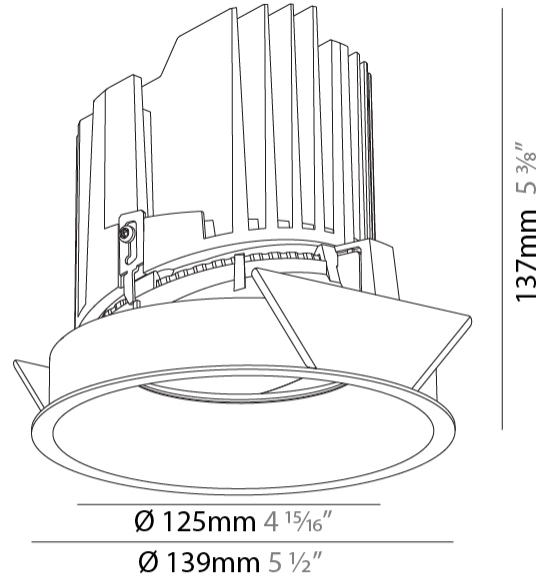

GENERAL

Series: Bioniq
 Subseries: Bioniq Round Semi Adjustable
 Brand: Prolicht
 Division: Architectural
 Mounting Type: Recessed
 Mounting Location: Ceiling
 Subcategory: Downlight

PHYSICAL

Shape: Round
 Diameter (mm): 139
 Diameter (in): 5 1/2
 Height (mm): 137
 Height (in): 5 3/8
 Ceiling Thickness (mm): 10 / 12.5 / 15
 Ceiling Thickness (in): 3/8 or 1/2 or 9/16
 Min. Recessing Depth (mm): 150
 Min. Recessing Depth (in): 5 7/8
 Light Distribution: Adjustable / Downlight
 Weight (kg): 0.814
 Weight (lbs): 1.79
 Fixture Finish: SSR / BKV / CWI / CRY / HAB / UFT / ITA / RUA / FTG / MYG / LOD / PUS / FRO / FUP / KIA / POP / BLS / SPG / MEY / GOH / GUM / CHC / COM / ABZ / JAG / OBR / MOS / ROR
 Fixture Material: Aluminum Die Cast
 Cut-out Measurements: 130mm / 5 1/8"

LED

Number of LEDs: 1
 Color Temperature (°K): 2700 / 3000 / 3500 / 4000
 Max. Delivered Lumen (lm): 870 / 970 / 1039 / 1060
 Nominal Lumen (lm): 960 / 1070 / 1156 / 1180
 CRI: >90 CRI
 Efficiency (%): 90.5
 Lamp Life (hrs): 50000

OPTICAL

Reflector°: 10
 Adjustability: Rotational 355°; Tilt 10°

RATINGS AND CERTIFICATIONS

Certified By: Certified for North American Standards
 IP rating: IP20

BIONIQ ROUND SEMI ADJUSTABLE RECESSED

A35299-