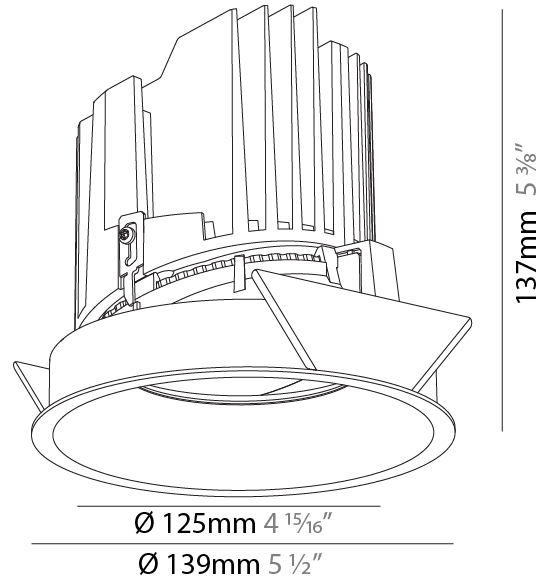

GENERAL

Series: Bioniq
 Subseries: Bioniq Round Semi Adjustable
 Brand: Prolicht
 Division: Architectural
 Mounting Type: Recessed
 Mounting Location: Ceiling
 Subcategory: Downlight

PHYSICAL

Shape: Round
 Diameter (mm): 139
 Diameter (in): 5 1/2
 Height (mm): 137
 Height (in): 5 3/8
 Ceiling Thickness (mm): 10 / 12.5 / 15
 Ceiling Thickness (in): 3/8 or 1/2 or 9/16
 Min. Recessing Depth (mm): 150
 Min. Recessing Depth (in): 5 7/8
 Light Distribution: Adjustable / Downlight
 Weight (kg): 0.814
 Weight (lbs): 1.79
 Fixture Finish: SSR / BKV / CWI / CRY / HAB / UFT / ITA / RUA / FTG / MYG / LOD / PUS / FRO / FUP / KIA / POP / BLS / SPG / MEY / GOH / GUM / CHC / COM / ABZ / JAG / OBR / MOS / ROR
 Fixture Material: Aluminum Die Cast
 Cut-out Measurements: 130mm / 5 1/8"

GENERAL

Series: Bioniq
 Subseries: Bioniq Round Semi Adjustable
 Brand: Prolicht
 Division: Architectural
 Mounting Type: Recessed
 Mounting Location: Ceiling
 Subcategory: Downlight

PHYSICAL

Shape: Round
 Diameter (mm): 139
 Diameter (in): 5 1/2
 Height (mm): 137
 Height (in): 5 3/8
 Ceiling Thickness (mm): 10 / 12.5 / 15
 Ceiling Thickness (in): 3/8 or 1/2 or 9/16
 Min. Recessing Depth (mm): 150
 Min. Recessing Depth (in): 5 7/8
 Light Distribution: Adjustable / Downlight
 Weight (kg): 0.851
 Weight (lbs): 1.88
 Fixture Finish: SSR / BKV / CWI / CRY / HAB / UFT / ITA / RUA / FTG / MYG / LOD / PUS / FRO / FUP / KIA / POP / BLS / SPG / MEY / GOH / GUM / CHC / COM / ABZ / JAG / OBR / MOS / ROR
 Fixture Material: Aluminum Die Cast
 Cut-out Measurements: 130mm / 5 1/8"

LED

Number of LEDs: 1
 Color Temperature (°K): 2700 / 3000 / 3500 / 4000
 Max. Delivered Lumen (lm): 810 / 900 / 970 / 990
 Nominal Lumen (lm): 960 / 1070 / 1156 / 1180
 CRI: >90 CRI
 Efficiency (%): 0.905
 Lamp Life (hrs): 50000

OPTICAL

Reflector°: 10
 Adjustability: Rotational 355°; Tilt 10°

RATINGS AND CERTIFICATIONS

Certified By: Certified for North American Standards
 IP rating: IP54

BIONIQ ROUND SEMI ADJUSTABLE RECESSED

A35311-